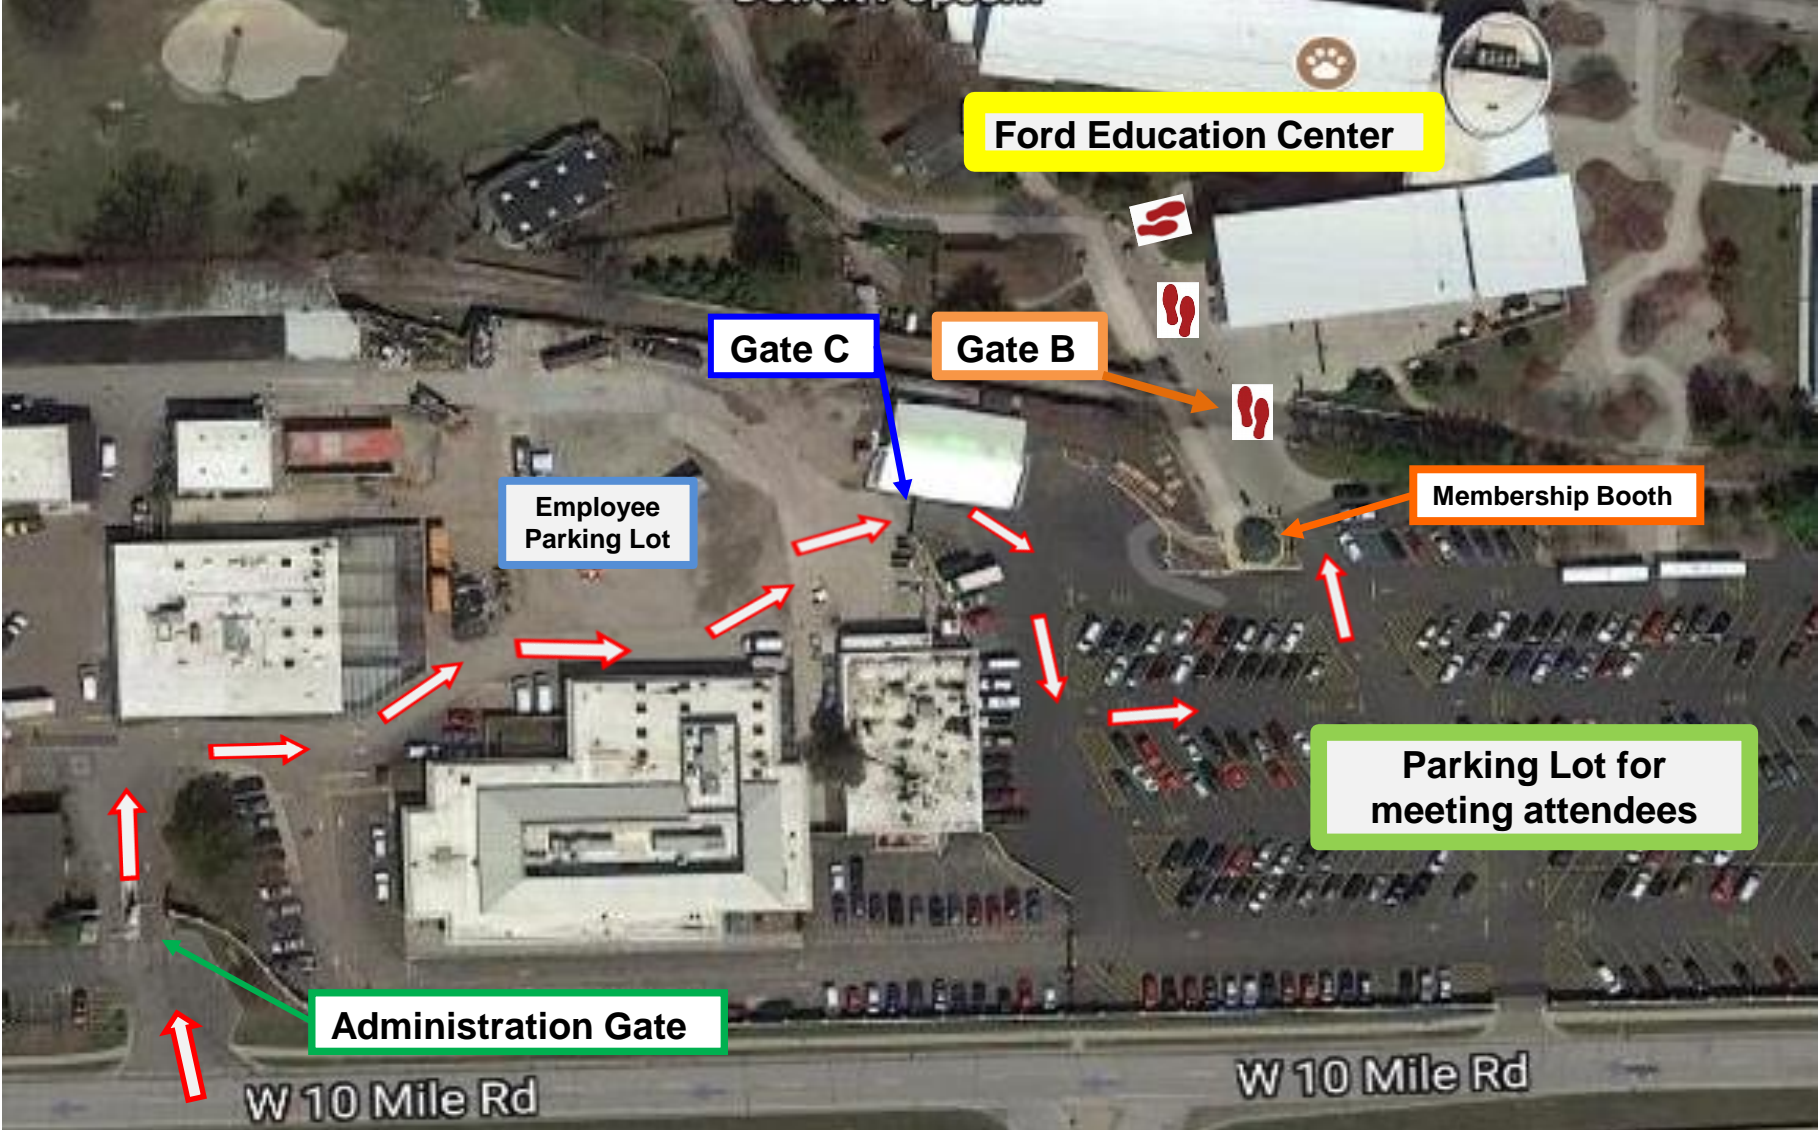

Directions to the Detroit Zoo - Administration Gate Entrance

Address:

8450 W. 10 Mile Road
Royal Oak, MI 48067

Eastbound off of I-696

- Take Exit 16 (Main Street / Woodward Ave / Detroit Zoo).
- Stay in the left lane as you exit I-696.
- Take the turn-around to westbound 10 Mile Road / I-696 Service Drive (*the turn-around is just before the Woodward Avenue traffic signal*).
- Take a left, turn wide, and get into the right lane going west on 10 Mile Road.
- Proceed to the Detroit Zoological Society Administration Building (Gate 4) and check in with the Security Officer (give your name and the organization you are with). Follow red/white arrows (on map, next page) East (right) to the Main Lot **and park**.
- Proceed on foot past the **Membership Booth**, (if asked say you are here for the Occupational Health meeting) walk through **Gate B** to the **Ford Education Building** (follow the sign to the FREEZING / DARK studio located on the second floor).

Westbound off of I-696

- Take Exit 16 (Main Street / Woodward Ave / Detroit Zoo).
- Proceed straight, through the Woodward Avenue intersection.
- Follow West 10 Mile Road / I-696 Service Drive.
- Proceed to the Detroit Zoological Society Administration Building (Gate 4) and check in with the Security Officer (give your name and the organization you are with). Follow red/white arrows (on map, next page) East (right) to the Main Lot **and park**.
- Proceed on foot past the **Membership Booth**, (if asked say you are here for the Occupational Health meeting) walk through **Gate B** to the **Ford Education Building** (follow the sign to the FREEZING / DARK studio located on the second floor).